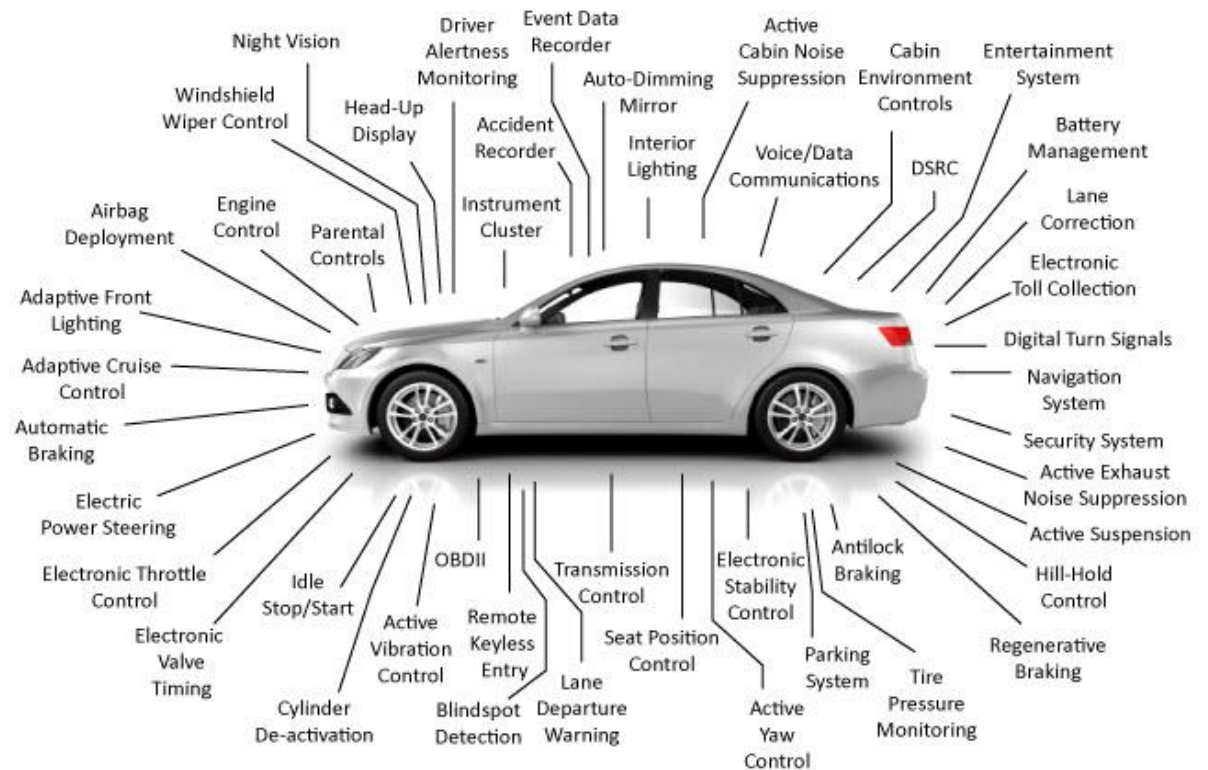

Επίλυση προβλημάτων μέσω Η/Υ

Μια συστηματική ακολουθία μετασχηματισμών μεταξύ των επιπέδων αφάιρησης (layers of abstraction)

... συνέχεια

Ολοκληρωμένο κύκλωμα (Integrated Circuit)

- In 1959 both parties applied for patents. Jack Kilby and Texas Instruments received U.S. patent #3,138,743 for miniaturized electronic circuits. Robert Noyce and the Fairchild Semiconductor Corporation received U.S. patent #2,981,877 for a silicon based integrated circuit. The two companies wisely decided to cross license their technologies after several years of legal battles, creating a global market now worth about \$1 trillion a year.
- *"What we didn't realize then was that the integrated circuit would **reduce the cost of electronic functions by a factor of a million to one**, nothing had ever done that for anything before" - Jack Kilby*

... η ανατολή της επανάστασης της πληροφορικής

June 23, 1964

J. S. KILBY

3,138,743

MINIATURIZED ELECTRONIC CIRCUITS

Filed Feb. 6, 1959

4 Sheets-Sheet 2

Ποιό προϊόν έχει τους πιο πολλούς υπολογιστές για καθημερινή χρήση?